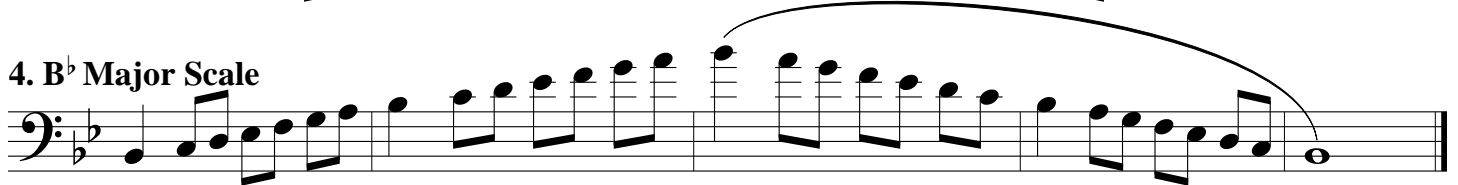

ATSSB STRING BASS SCALES

All scales are to be played at a minimum of ♩ = 120

1. G Major Scale

2. C Major Scale

3. F Major Scale

4. Bb Major Scale

5. Eb Major Scale

6. Ab Major Scale