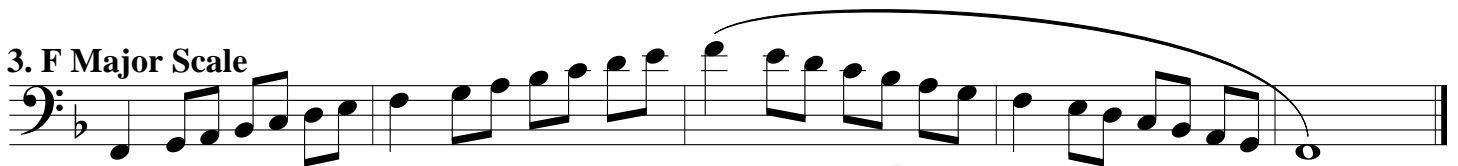

ATSSB STRING BASS SCALES

All scales are to be played at a minimum of ♩ = 120

1. G Major Scale

2. C Major Scale

3. F Major Scale

4. Bb Major Scale

5. Eb Major Scale

6. Ab Major Scale