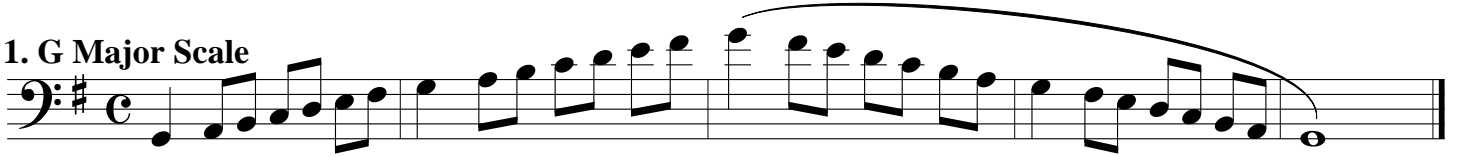

ATSSB STRING BASS SCALES

All scales are to be played at a minimum of ♩ = 120

1. G Major Scale

2. C Major Scale

3. F Major Scale

4. Bb Major Scale

5. Eb Major Scale

6. Ab Major Scale