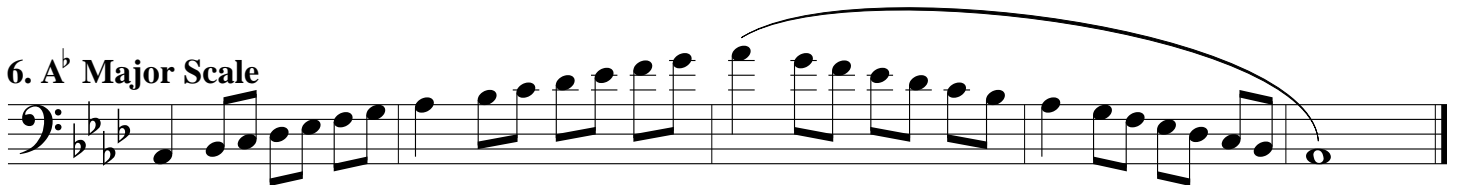

ATSSB STRING BASS SCALES

All scales are to be played at a minimum of ♩ = 120

1. G Major Scale

2. C Major Scale

3. F Major Scale

4. Bb Major Scale

5. Eb Major Scale

6. Ab Major Scale