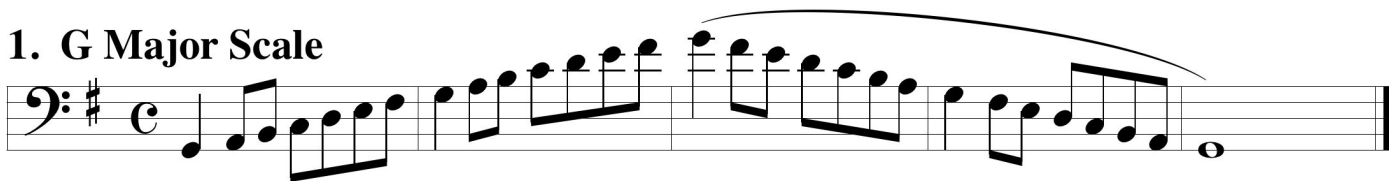

ATSSB Bassoon Scales

July 2012

Scales should be performed as written. Scales may or may not be performed connected. All scales are to be played at a minimum of $\text{♩} = 120$

1. G Major Scale