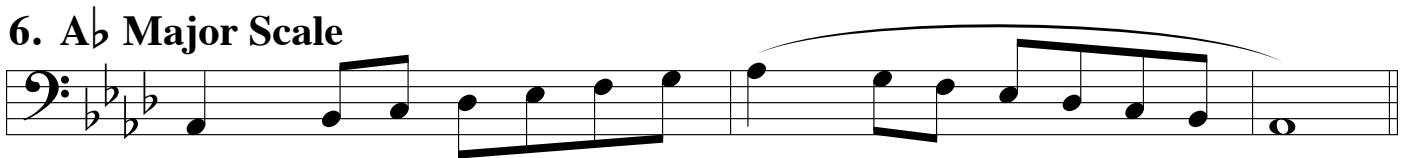

ATSSB Bassoon Scales

February 2018

Scales should be performed as written and may or may not be performed connected. All scales are to be played at a minimum of $\text{♩} = 120$

1. G Major Scale

2. C Major Scale

3. F Major Scale

4. B \flat Major Scale

5. E \flat Major Scale

6. A \flat Major Scale

7. D \flat Major Scale

8. Chromatic Scale