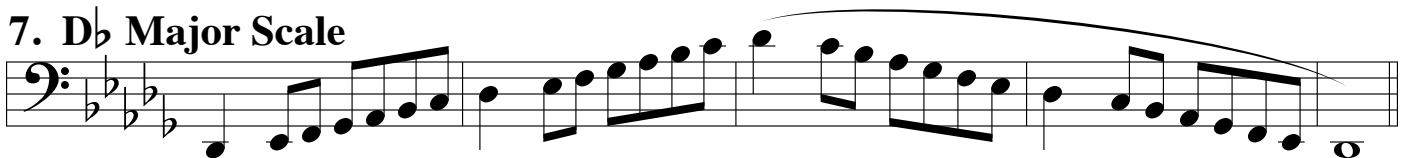

ATSSB Bassoon Scales

February 2018

Scales should be performed as written and may or may not be performed connected. All scales are to be played at a minimum of $\text{♩} = 120$

1. G Major Scale

2. C Major Scale

3. F Major Scale

4. B \flat Major Scale

5. E \flat Major Scale

6. A \flat Major Scale

7. D \flat Major Scale

8. Chromatic Scale