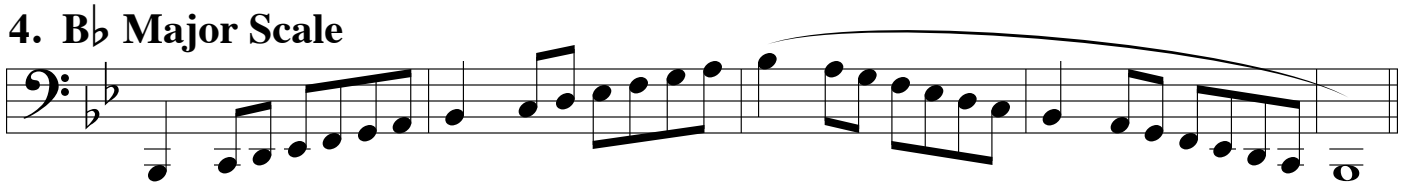

ATSSB Bassoon Scales

February 2018

Scales should be performed as written and may or may not be performed connected. All scales are to be played at a minimum of $\text{♩} = 120$

1. G Major Scale

2. C Major Scale

3. F Major Scale

4. B \flat Major Scale

5. E \flat Major Scale

6. A \flat Major Scale

7. D \flat Major Scale

8. Chromatic Scale