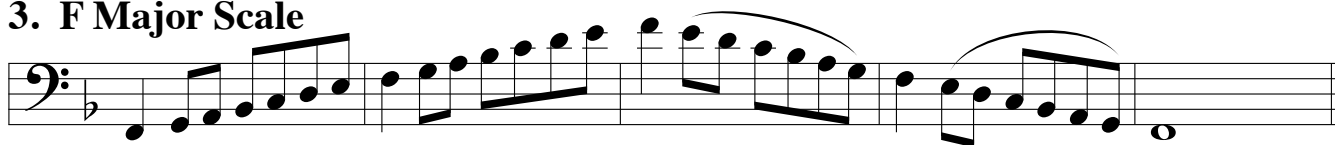

ATSSB Double Bass Scales

All scales are to be played at a minimum of $\text{♩} = 120$

1. G Major Scale

2. C Major Scale

3. F Major Scale

4. B♭ Major Scale

5. E♭ Major Scale

6. A♭ Major Scale