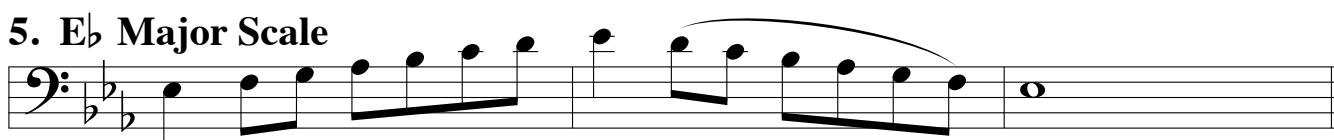

ATSSB Double Bass Scales

All scales are to be played at a minimum of $\text{♩} = 120$

1. G Major Scale

2. C Major Scale

3. F Major Scale

4. Bb Major Scale

5. Eb Major Scale

6. Ab Major Scale