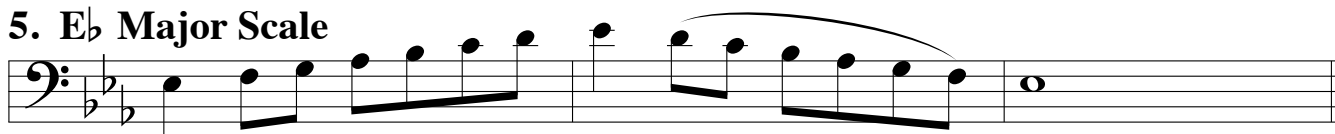

ATSSB Double Bass Scales

All scales are to be played at a minimum of $\text{♩} = 120$

1. G Major Scale

2. C Major Scale

3. F Major Scale

4. B♭ Major Scale

5. E♭ Major Scale

6. A♭ Major Scale