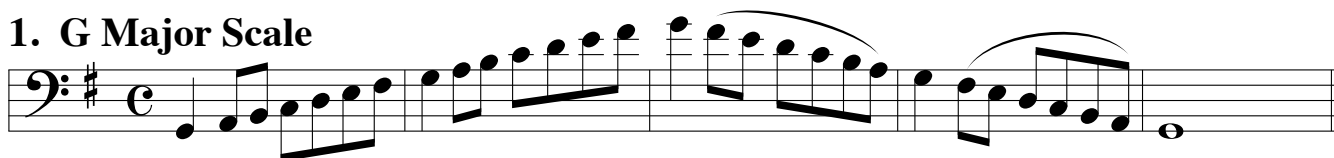

ATSSB Double Bass Scales

All scales are to be played at a minimum of $\text{♩} = 120$

1. G Major Scale

2. C Major Scale

3. F Major Scale

4. Bb Major Scale

5. Eb Major Scale

6. Ab Major Scale