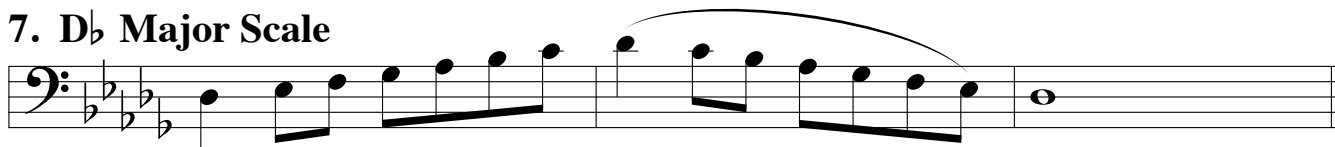

7. D♭ Major Scale