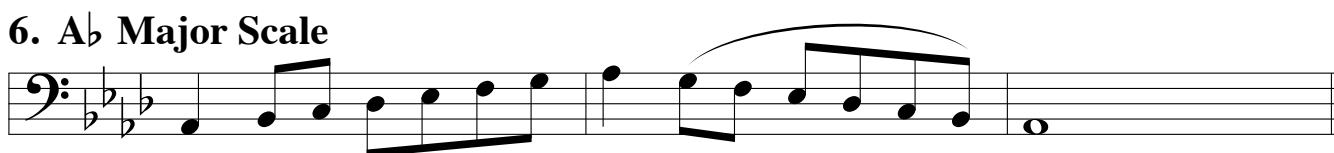

ATSSB Double Bass Scales

All scales are to be played at a minimum of $\text{♩} = 120$

1. G Major Scale

2. C Major Scale

3. F Major Scale

4. Bb Major Scale

5. Eb Major Scale

6. Ab Major Scale