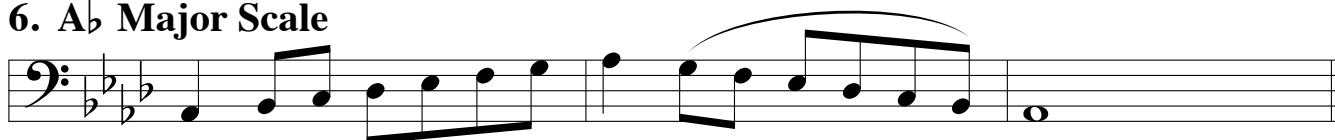

ATSSB Double Bass Scales

All scales are to be played at a minimum of $\text{♩} = 120$

1. G Major Scale

2. C Major Scale

3. F Major Scale

4. B♭ Major Scale

5. E♭ Major Scale

6. A♭ Major Scale