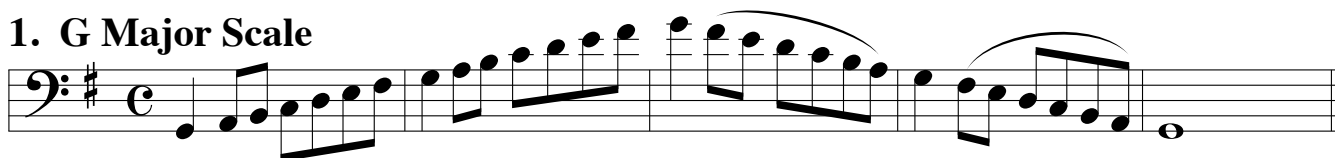

ATSSB Double Bass Scales

All scales are to be played at a minimum of $\text{♩} = 120$

1. G Major Scale

2. C Major Scale

3. F Major Scale

4. B♭ Major Scale

5. E♭ Major Scale

6. A♭ Major Scale

7. D♭ Major Scale

8. Chromatic Scale