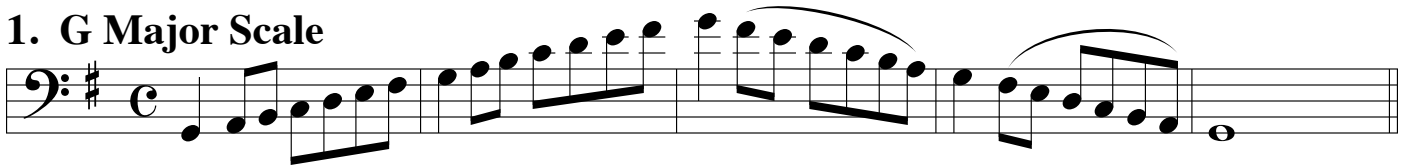

ATSSB Double Bass Scales

Scales should be performed as written and may or may not be performed connected. All scales are to be played at a minimum of $\text{♩} = 120$

1. G Major Scale

2. C Major Scale

3. F Major Scale

4. Bb Major Scale

5. Eb Major Scale

6. Ab Major Scale

7. Db Major Scale

8. Chromatic Scale