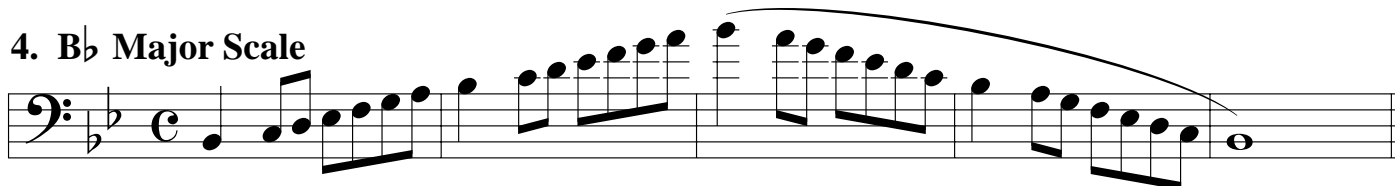

ATSSB Trombone Scales

All scales are to be played at a minimum of $\text{♩} = 120$

1. G Major Scale

2. C Major Scale

3. F Major Scale

4. B \flat Major Scale

5. E \flat Major Scale

6. A \flat Major Scale

7. D \flat Major Scale

8. Chromatic Scale