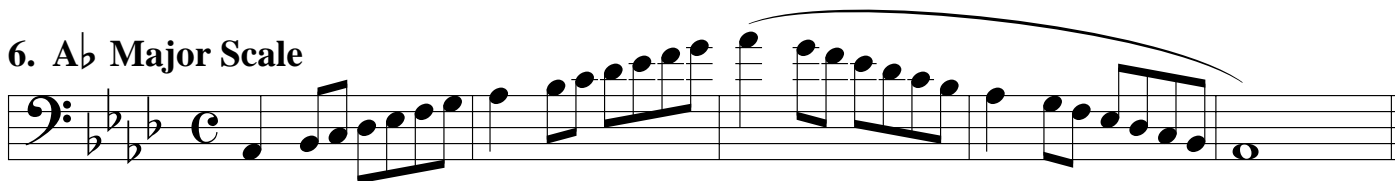

ATSSB Trombone Scales

All scales are to be played at a minimum of $\text{♩} = 120$

1. G Major Scale

2. C Major Scale

3. F Major Scale

4. B \flat Major Scale

5. E \flat Major Scale

6. A \flat Major Scale