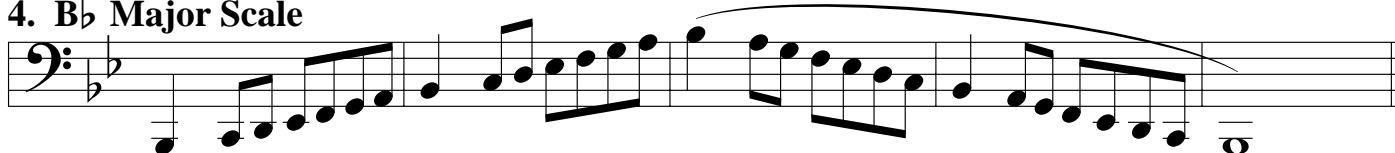

ATSSB Tuba Scales

All scales are to be played at a minimum of $\text{♩} = 120$

1. G Major Scale

2. C Major Scale

3. F Major Scale

4. Bb Major Scale

5. Eb Major Scale

6. Ab Major Scale