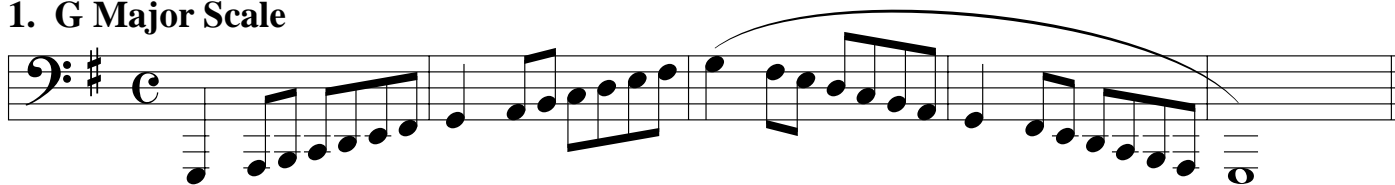

ATSSB Tuba Scales

All scales are to be played at a minimum of $\text{♩} = 120$

1. G Major Scale

2. C Major Scale

3. F Major Scale

4. Bb Major Scale

5. Eb Major Scale

6. Ab Major Scale