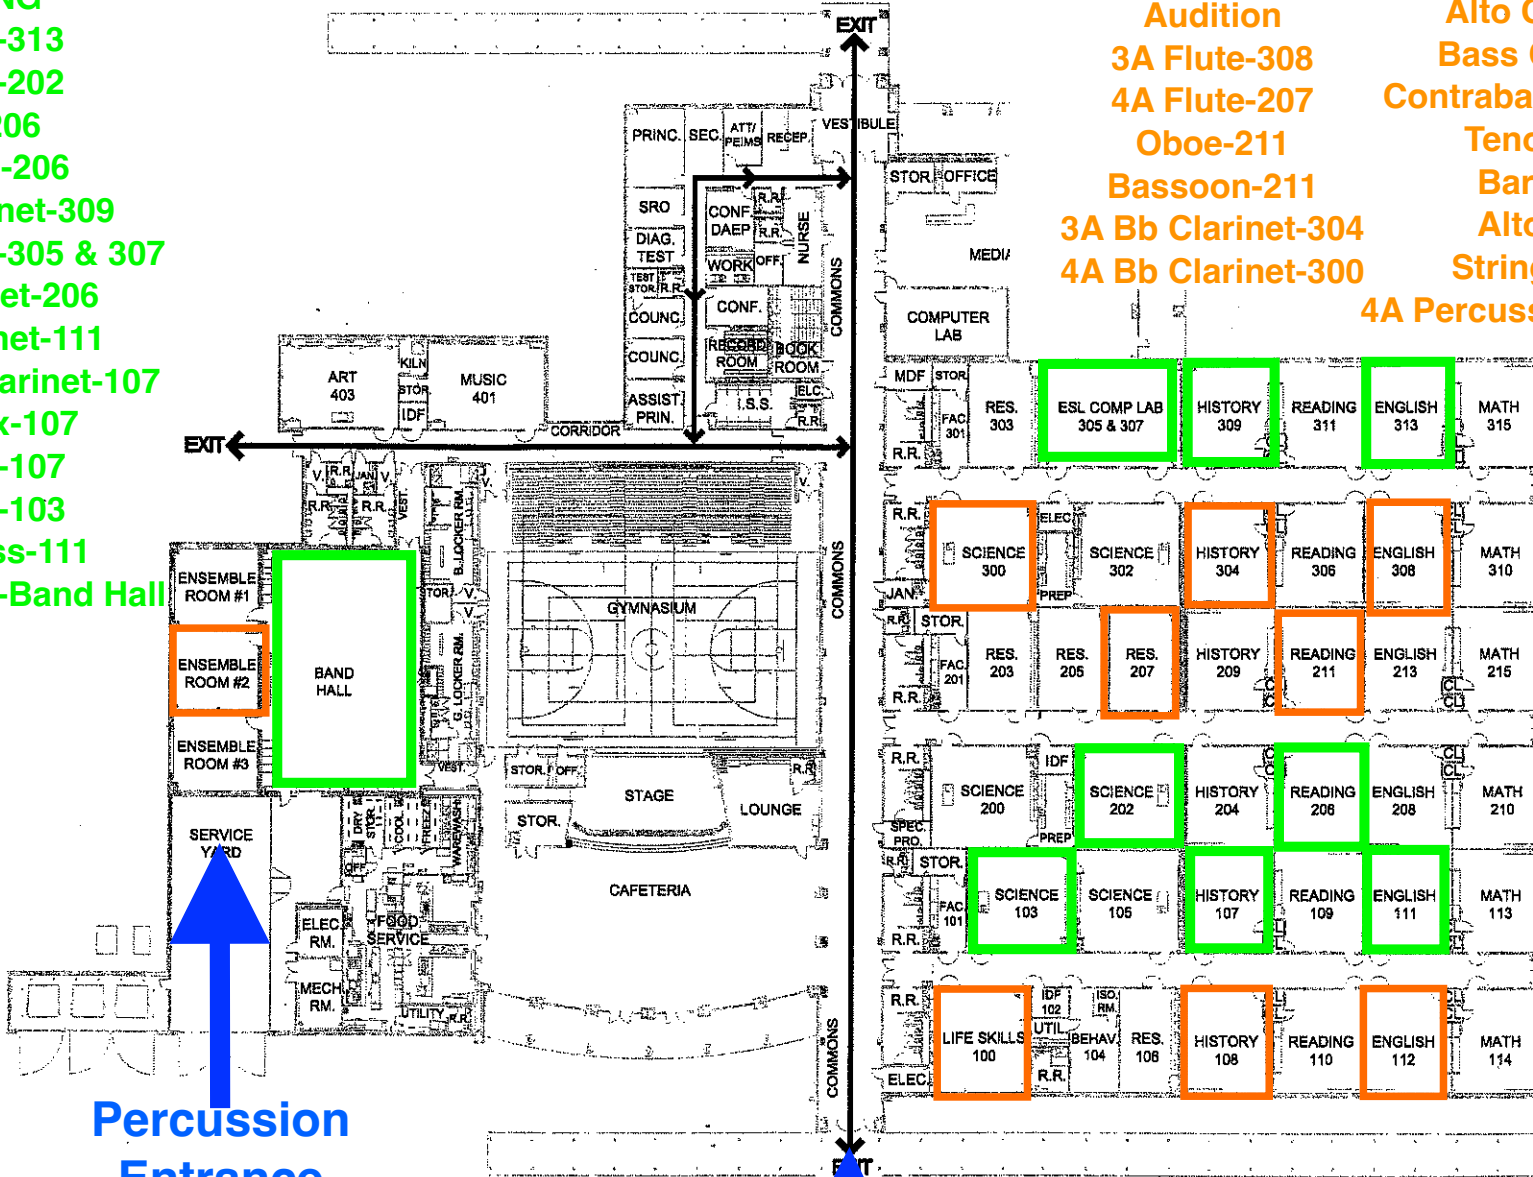

Contrabass Clarinet-108

Tenor Sax-108

Bari Sax-108

Alto Sax-100

String Bass-112

4A Percussion-Ensemble 2

**Percussion
Entrance**

**Wind
Entrance**

ROBINSON ISD
ROBINSON INTERMEDIATE - EVACUATION MAP