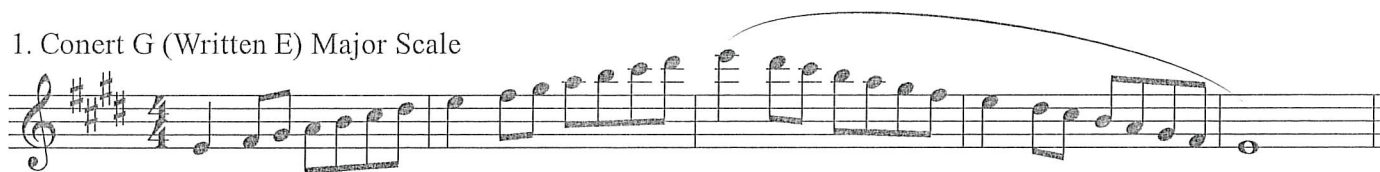

Region 9 ATSSB Middle School Scales

Alto/Baritone Saxophone

1. Concert G (Written E) Major Scale